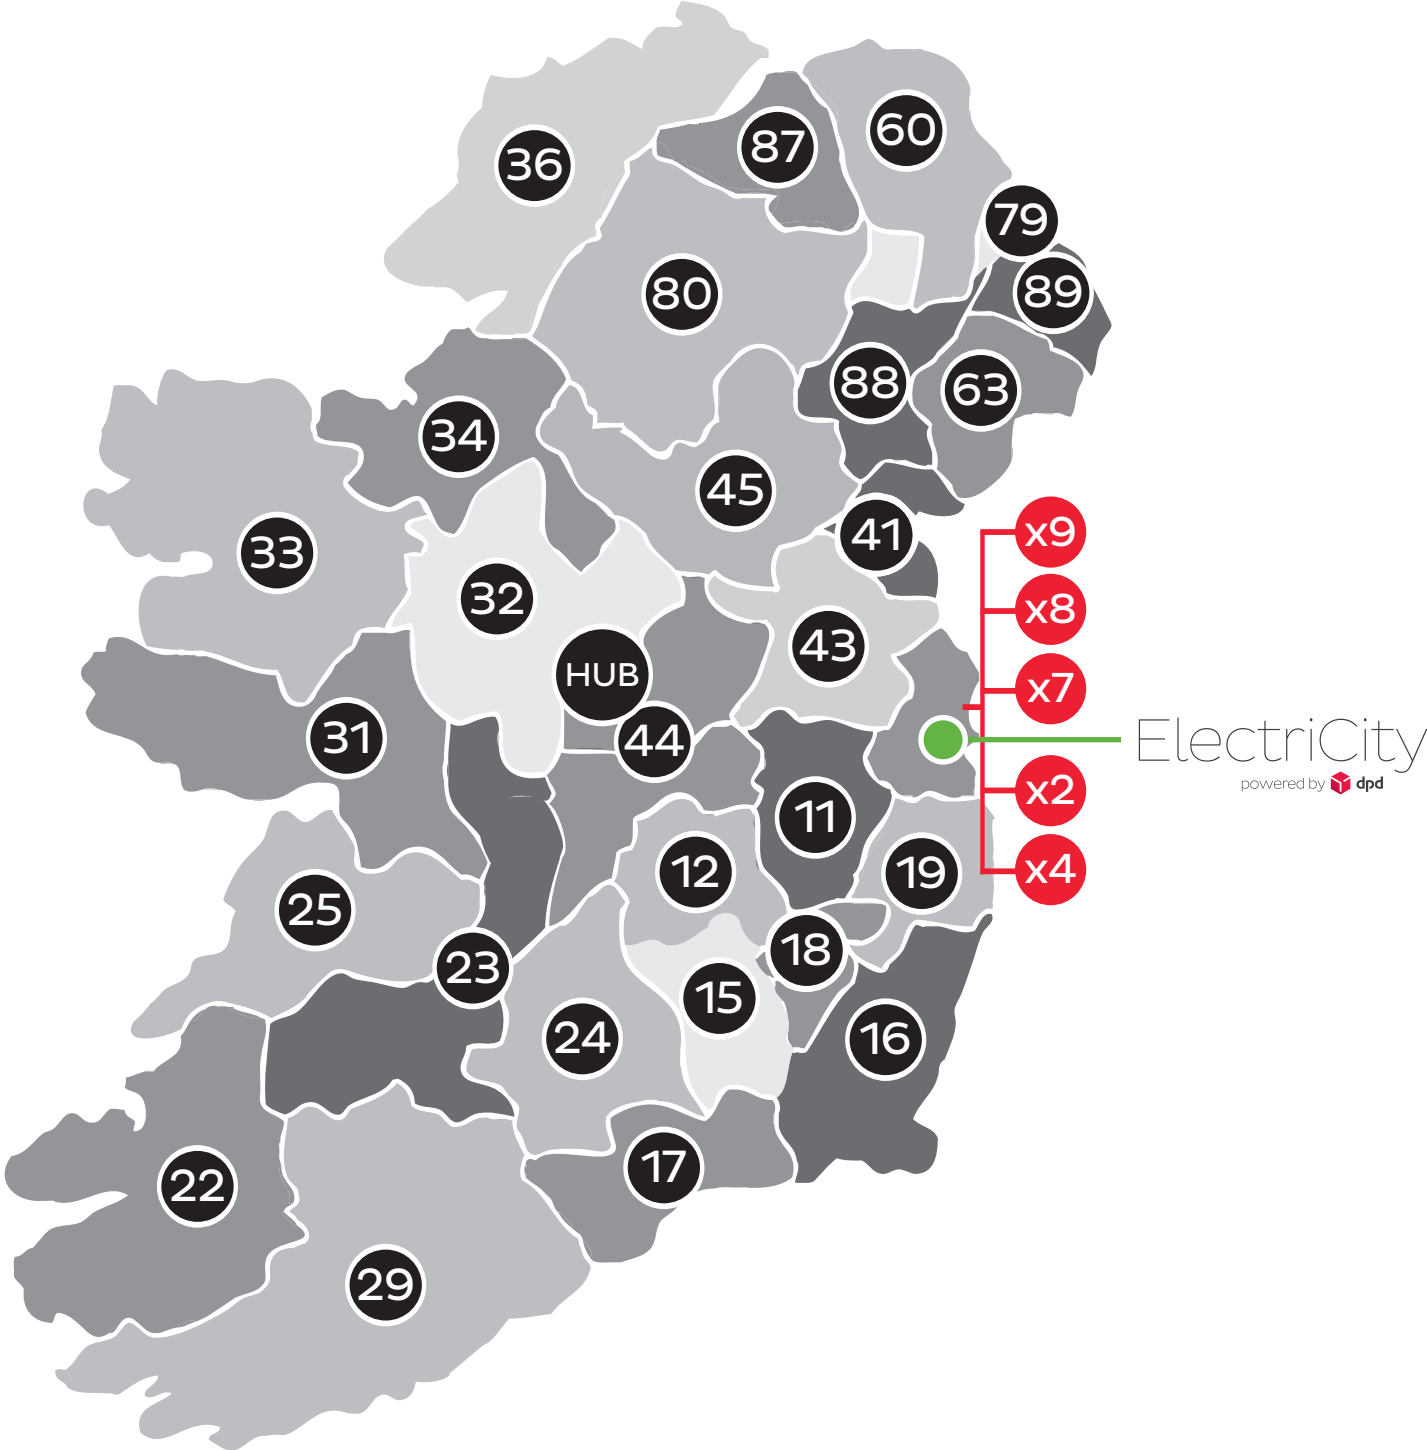

Depot location map

34 local depots throughout Ireland

- HUB Head Office and Central Sorting Hub
- Depot
- Depot

Head Office, DPD Athlone Business Park,
Dublin Road, Athlone, Co. Westmeath
Tel: 090 6420500
sales@dpd.ie • customerservices@dpd.ie
creditservices@dpd.ie
dpd.ie • dpdparcelwizard.ie